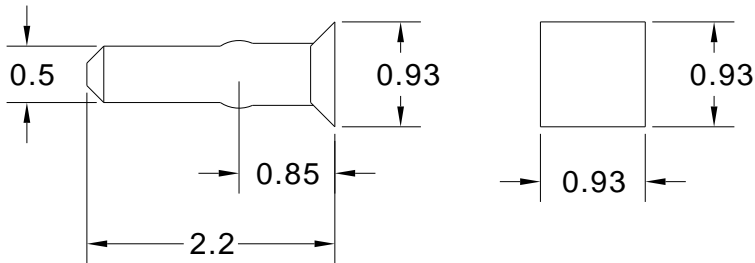

A24b PLUGGED KEY FOR 1.27mm IDC SOCKET

PITCH: 1.27mm

SPECIFICATIONS

Material

Insulator : PBT, glass reinforced, rated UL 94V-0

How to order: A24b - - G(RoHS)

1.INSULATOR COLOR

1. BLACK
5. WHITE

A